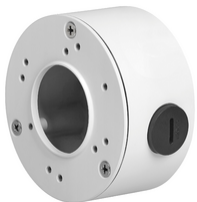

AHD: Dome AHD cam 5Mpx 3,6mm

4652.036ES

Safety / ELVOX CCTV / AHD / Cameras

Dome AHD cam 5Mpx 3,6mm

3 - Active

1 NR

46922.030 - Contacts
bracket Bullet VF

46917.004 - Pole bracket for
AHD FF+VF camera

46922.033 - Contacts
box+supply unit

- [Multilanguage instructions sheet \(734 kb\)](#)

- **Class group:** Alarm installations, emergency call and signalling
- **Class:** Camera for surveillance system
- **Model:** Standard (Fixed)
- **Mounting method:** Wall/ceiling
- **Scope of application:** Universal
- **Transmission:** Coax
- **Protocol:** Other
- **Power over Ethernet (PoE):** None
- **Picture system:** PAL
- **Property picture system:** Colour
- **Focal size:** 0,00 - 3,60 mm
- **Colour:** White
- **Wireless:** No
- **Type of interface:** None
- **Number of pixels (Megapixel):** 5
- **Memory capacity:** 0
- **With lens:** Yes
- **With IR lamp:** Yes
- **Max. infrared reach:** 15 m
- **Number of digital inputs:** 0

- **Number of digital outputs:** 0
- **Number of audio inputs:** 0
- **Number of audio outputs:** 0
- **Vandal proof:** No
- **Impact strength:** None
- **With video motion detector:** Yes
- **Degree of protection (IP):** IP66
- **Horizontal field of view:** 0,00 - 79,00
- **Power consumption:** 3,00 W
- **Supply voltage:** 12,00 - 12,01 V
- **Voltage type:** DC
- **Diameter:** 9.400,00 mm
- **Height:** 80,00 mm
- **Width:** 9.400,00 mm
- **Depth:** 80,00 mm
- **Compatible with Apple HomeKit:** No
- **Compatible with Google Assistant:** No
- **Compatible with Amazon Alexa:** No
- **IFTTT support available:** No
- **ONVIF-compliant:** No