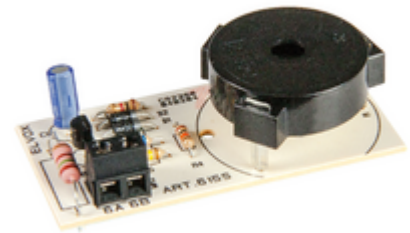

Audio: Petrarca additional chime 12Vac

615S

ELVOX Door entry system / 2F/2F+ video door entry system / Audio / Acces.
audio indoor stations

Petrarca additional chime 12Vac

Additional chime (buzzer). Power supply 12 Va.c.

3 - Active

1 NR

- **Class group:** Communication technique
- **Class:** Additional device for door communication
- **Function:** Signalling

- **Installation technique:** Multi-wire system
- **Material:** Other