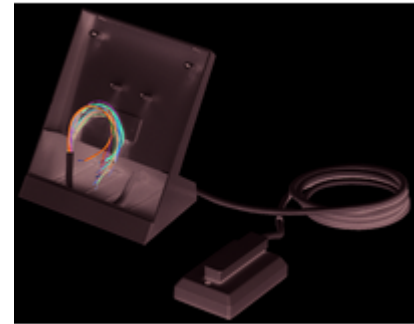

Video: Desk base for pow.supp.unit 230V, white

661B
ELVOX Door entry system / 2F/2F+ video door entry system / Video / Video indoor stations access.

Desk base for pow.supp.unit 230V, white

Desktop base for monitor with built-in power supply unit used when several monitors are connected in parallel or on very long connection lines with excessive voltage drops, power supply 230 V~, supplied with 2 m of 13-conductor cable + 1 coaxial with socket and removable plug, white

- **Mounting method:** Desktop device
- **Material:** Other
- **Colour:** White

- 00. CE Marking - EU

- 99. WEEE Directive ([download](#))

8013406176455
1 NR
24.7x22.5x13.7 [cm]
1,464 [g]

Vimar