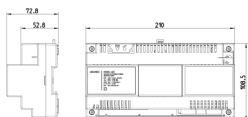

Power supply unit for Sound System video door entry system with 13 VDC, 15V, 18 VDC outputs, 120 V~ 50/60 Hz 60 VA power supply, installation on DIN rail (60715 TH35), occupies 12 modules size 17.5 mm

VIMAR

3 - Active

1 NR

- [Multilanguage instructions sheet \(1530 kb\)](#)
- [Installation diagrams \(3415 kb\)](#)

3D

- **Class group:** Communication technique
- **Class:** Power supply door communication
- **Application:** Other
- **Input voltage:** 120 V
- **Height:** 114,00 mm
- **Width:** 210,10 mm
- **Installation technique:** Other

- 99. WEEE Directive ([download](#))

8007352667785
1 NR
24.4x13.9x8.4 [cm]
1,635 [g]

Vimar