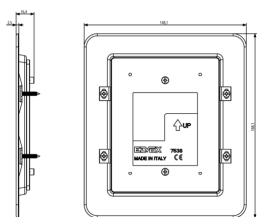

Video: Tab video unit surface frame 8M +screws

753S

ELVOX Door entry system / 2F/2F+ video door entry system / Video / Video indoor stations access.

Tab video unit surface frame 8M +screws

8-module support (4+4) for surface mounting of Tab 7549 and 7529 video entryphone, with screws for Vimar V71318, V71718 boxes

3 - Active

1 NR

- [Multilanguage instructions sheet (432 kb)](#)

3D

- **Class group:** Communication technique
- **Class:** Accessories/spare parts for door communication
- **Suitable for:** Indoor station

- **Mounting method:** Surface mounted
- **Material:** Other
- **Colour:** Other