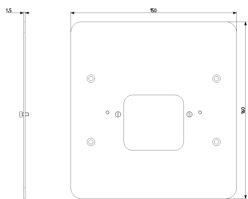

Video: Surface mount. frame for TAB 4.3 +screws

755S

ELVOX Door entry system / 2F/2F+ video door entry system / Video / Video indoor stations access.

Surface mount. frame for TAB 4.3 +screws

8-module mounting frame for surface mounting of Tab 4.3 series video entryphone on 8-module flush mounting box for video door entry systems 6149 and Vimar 8-module mounting box (4+4) V71318, V71718, with screws

3 - Active

1 NR

3D

- **Class group:** Communication technique
- **Class:** Accessories/spare parts for door communication
- **Suitable for:** Indoor station

- **Mounting method:** Surface mounted
- **Material:** Other
- **Colour:** Other

8 0 1 3 4 0 6 3 0 7 6 9 9

8013406307699
1 NR
15x16x1.5 [cm]
256.52 [g]

8 0 1 3 4 0 6 3 0 8 6 3 4

8013406308634
5 NR
22x18x3 [cm]
1,405.5 [g]

Vimar