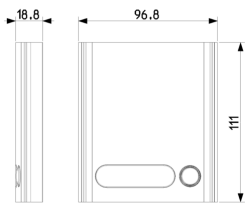

3D

- **Class group:** Communication technique
- **Class:** Accessories/spare parts for door communication
- **Suitable for:** Outdoor station

- **Mounting method:** Flush-mounted
- **Material:** Other
- **Colour:** Grey