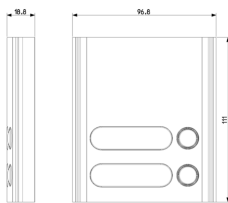

Shared A/V components: 2-button module, light grey

8002

ELVOX Door entry system / Video entry outdoor stations / Shared A/V components / Front covers

2-button module, light grey

2-button standard module, light grey RAL 7035

3 - Active

1 NR

- [Multilanguage instructions sheet \(289 kb\)](#)
- [Label printer module for entrance panels \(2191 kb\)](#)

3D

- **Class group:** Communication technique
- **Class:** Accessories/spare parts for door communication
- **Suitable for:** Outdoor station

- **Mounting method:** Flush-mounted
- **Material:** Other
- **Colour:** Grey

- 00. CE Marking - EU
- 43. UKCA mark - Great Britain

- 99. WEEE Directive ([download](#))

8 0 1 3 4 0 6 1 3 9 9 2 4
8013406139924
1 NR
11.5x10x4.7 [cm]
122 [g]

8 0 1 3 4 0 6 2 2 5 4 6 7
8013406225467
8 NR
23.8x20x11 [cm]
1,139 [g]

8 0 1 3 4 0 6 3 0 0 6 0 7
8013406300607
40 NR
56.5x25x21.5 [cm]
6,114 [g]

Vimar