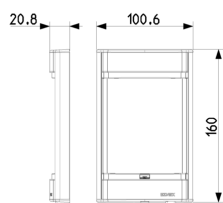

Shared A/V components: Frame for 1 module, light grey

8081

ELVOX Door entry system / Video entry outdoor stations / Shared A/V components / Frames

Frame for 1 module, light grey

Frame for 1 module, consisting of an external frame and button holder, light grey RAL 7035. Dimensions: 101x159 mm

3 - Active

1 NR

- [Multilanguage installer manual \(441 kb\)](#)

3D

- **Class group:** Communication technique
- **Class:** Mounting element for indoor station door communication

- **Material:** Aluminium
- **Colour:** Grey

8 0 1 3 4 0 6 1 4 0 0 2 9

8013406140029
1 NR
17x11x5.3 [cm]
242 [g]

8 0 1 3 4 0 6 2 2 5 6 9 6

8013406225696
15 NR
34x23x23.5 [cm]
3,916 [g]

Vimar