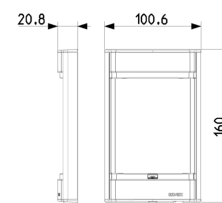

Shared A/V components: Frame for 1 module, light grey

8081

ELVOX Door entry system / Video entry outdoor stations / Shared A/V components / Frames

Frame for 1 module, light grey

Frame for 1 module, consisting of an external frame and button holder, light grey RAL 7035. Dimensions: 101x159 mm

3 - Active

1 NR

- [Multilanguage installer manual \(441 kb\)](#)

3D

- **Class group:** Communication technique
- **Class:** Mounting element for indoor station door communication

- **Material:** Aluminium
- **Colour:** Grey

8 0 1 3 4 0 6 1 4 0 0 2 9

8013406140029
1 NR
17x11x5.3 [cm]
242 [g]

8 0 1 3 4 0 6 2 2 5 6 9 6

8013406225696
15 NR
34x23x23.5 [cm]
3,916 [g]

Vimar