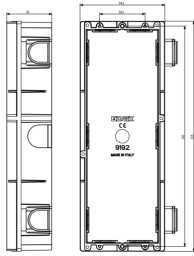

Mounting box for entrance panels for 2 modules, provided with antimortar cover and spacer for installation in banks(>,)> light blue. Dimensions 94x254x50 mm

3 - Active

1 NR

41132.01 - Pixel frame+plate
2M grey

41132.02 - Pixel frame+plate
2M slate grey

41132.03 - Pixel frame+plate
2M white

41132.04 - Pixel frame+plate
2M anodized grey

41586 - Adaptor box 9192
steel

41686 - Adaptor box 9192
brass

3D

- **Class group:** Communication technique
- **Class:** Mounting element for indoor station door communication
- **Material:** Aluminium

- **Colour:** Other
- **Height:** 256,00 mm
- **Depth:** 50,00 mm

• 00. CE Marking - EU

• 43. UKCA mark - Great Britain

8013406202703
1 NR
26x10x5.7 [cm]
187 [g]

8013406225931
10 NR
27.5x21x27.6 [cm]
2,075 [g]