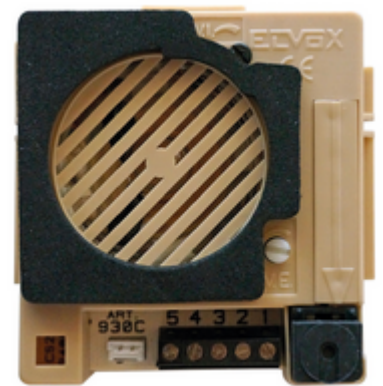

Audio: Call audio unit A.C.

930C

ELVOX Door entry system / Multi-wire video entry system / Audio / Main audio outdoor station

Call audio unit A.C.

Audio electronic unit for 4+n audio door entry system without confidential conversation, 12 VAC power supply provided by transformer M832, for use with entryphones 620R, 8870 and 1300, 1200, 8000, 8100, Patavium, 3300 series entrance panels and post box

3 - Active

1 NR

- [Multilanguage instructions sheet \(1586 kb\)](#)

- **Class group:** Communication technique
- **Class:** Functional module for door communication
- **Model:** Speak/ring
- **Installation technique:** Multi-wire system
- **Number of call buttons:** 0

- **With day/night function:** No
- **Zoom, pan/tilt function:** No
- **Manual adjustable camera:** No
- **Hearing aid compatible:** No
- **Colour:** Grey

- 00. CE Marking - EU
- 37. Marking - Morocco

- 43. UKCA mark - Great Britain
- 99. WEEE Directive ([download](#))