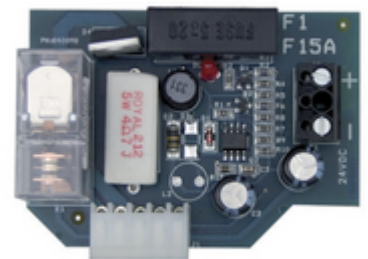

Accessories: KLYS 9CD MASTER 24V Pb battery charger

ECB3

Safety / ELVOX Automations / Accessories / Garage doors

KLYS 9CD MASTER 24V Pb battery charger

24 V lead battery charger for control panels for KLYS 9CD MASTER operators

2 - Will be discontinued

1 NR

- [MI - Manuale Installatore ZIS_S6I.ECB.30 \(575 kb\)](#)

- **Class group:** Gate operators, pumps and ventilators
- **Class:** Accessories/spare parts for gate-/roller-blind drive
- **Type of accessory/spare part:** Other