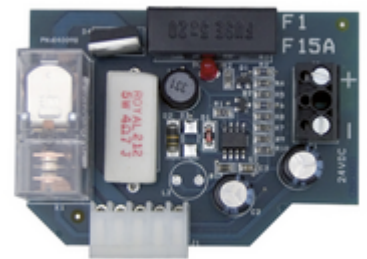

Accessories: EKKOART200D MASTER 24V Pb batt. charger

ECB4

Safety / ELVOX Automations / Accessories / Hinged

EKKOART200D MASTER 24V Pb batt. charger

24 V lead battery charger for EKKO ART 200D MASTER articulated operator

2 - Will be discontinued

1 NR

- [MI - Manuale installatore ZIS_S6I.ECB.40 \(675 kb\)](#)

- **Class group:** Gate operators, pumps and ventilators
- **Class:** Accessories/spare parts for gate-/roller-blind drive
- **Type of accessory/spare part:** Other