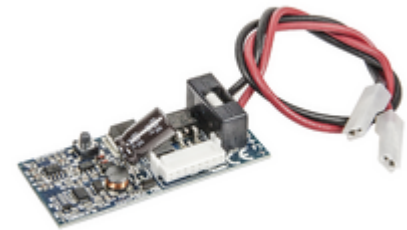

## Accessories: ACTO/EKKO 12V Pb battery charger

### ECB5

Safety / ELVOX Automations / Accessories / Universal

### ACTO/EKKO 12V Pb battery charger

12 V lead battery charger for control panels for 12 V ACTO/EKKO operators

3 - Active

1 NR

- [MI - Manuale Installatore ZIS\\_S6I.ECB.50 \(1517 kb\)](#)

- **Class group:** Gate operators, pumps and ventilators
- **Class:** Accessories/spare parts for gate-/roller-blind drive
- **Type of accessory/spare part:** Other