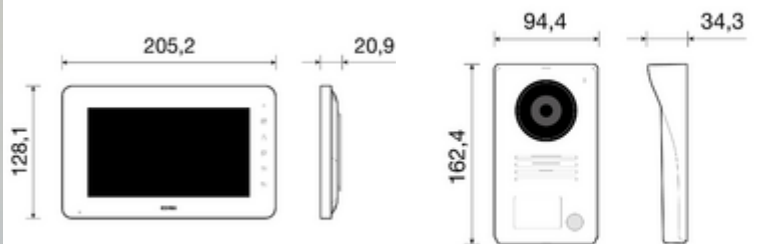

- The kits are ready to use and do not require any particular programming; maximum distance between the entrance panel and the last monitor: up to 100 m with 1 mm²
- Expandable: up to 3 monitors can be associated with each call push button
- Multiple languages (Italian, English, French, German, Spanish, Portuguese, Greek, Dutch)
- Can be connected to an external camera for video surveillance
- Intercom function between indoor stations (of the same family)
- Ringtone volume and volume for communicating, brightness, colour and contrast are adjustable. Possibility of choosing between 6 melodies available for selection. 'Mute' function

3 - Active

1 NR

46CAM.136B.8 - Bullet IR
AHD cam1080p 3,6mm lens
CVBS

- [Multilanguage User Manual \(17837 kb\)](#)

- **Class group:** Communication technique
- **Class:** Door station set
- **With video:** Yes
- **Number of indoor stations:** 1
- **Number of outdoor stations:** 1
- **Installation technique:** 2-wire
- **Mounting method indoor station:** Surface mounted
- **Colour indoor station:** White
- **Mounting method outdoor station:** Surface mounted
- **Material outdoor station:** Aluminium
- **Colour outdoor station:** Grey
- **Expandable to max. number of indoor stations:** 2
- **Expandable to max. number of outdoor stations:** 2
- **Picture system:** PAL
- **Can be connected to smartphone:** No
- **Internal communication:** Yes
- **Hands free:** Yes
- **With day/night function:** No
- **Zoom, pan/tilt function:** No
- **With memory function:** No
- **Screen diagonal:** 177,80 mm
- **Screen diagonal (inch):** 7.0
- **Manual adjustable camera:** No
- **Hearing aid compatible:** Yes

- 00. CE Marking - EU
- 19. NOM - Mexico
- 35. RCM - Australia

- 37. Marking - Morocco
- 92. RoHS UAE
- 99. WEEE Directive ([download](#))

8013406306241
1 NR
26.5x10.8x20 [cm]
1,403.5 [g]

8013406307248
4 NR
45.5x28.3x23.2 [cm]
6,040 [g]