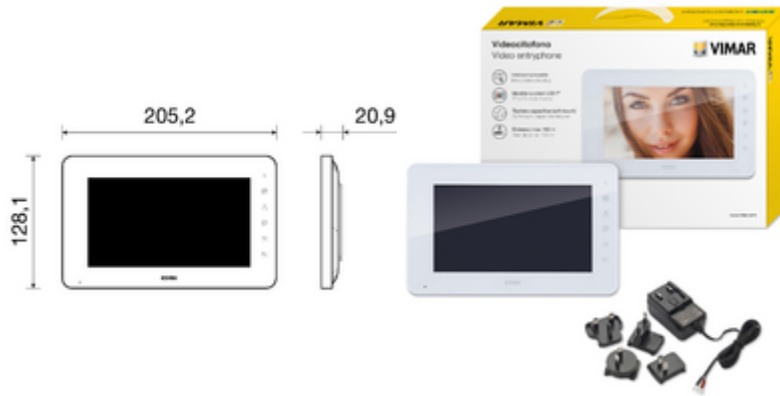

Video: 7in video internal unit plug-in supply

K40912

ELVOX Door entry system / Other video door entry systems / Video / Video indoor stations

7in video internal unit plug-in supply

Additional hands-free LCD 7in monitor with capacitive keypad for video door entry kit, 1 24 Vdc 1 A supply unit with interchangeable plugs (EU, BS, US, AU), complete with surface mounting fixing brackets

- 7" monitor with power supply unit; can be teamed with video entryphone kits K40910, K40911, K40915 or K40916
- Expandable: up to 3 monitors can be associated with each call push button
- Multiple languages (Italian, English, French, German, Spanish, Portuguese, Greek, Dutch)
- Intercom function between indoor stations (of the same family)
- Ringtone volume and volume for communicating, brightness, colour and contrast are adjustable. Possibility of choosing between 6 melodies available for selection. 'Mute' function
- Polished and shiny dirt-proof surfaces

3 - Active

1 NR

- [Scheda monitor 7in \(387 kb\)](#)
- [Multilanguage User Manual \(17576 kb\)](#)

- **Class group:** Communication technique
- **Class:** Monitor door communication

• **Colour:** Black

- 00. CE Marking - EU
- 19. NOM - Mexico
- 35. RCM - Australia
- 37. Marking - Morocco
- 92. RoHS UAE
- 99. WEEE Directive ([download](#))

8013406306265
1 NR
27.5x6.2x19 [cm]
779.5 [g]

8013406307064
8 NR
56.4x28.8x23 [cm]
6,920 [g]

Vimar