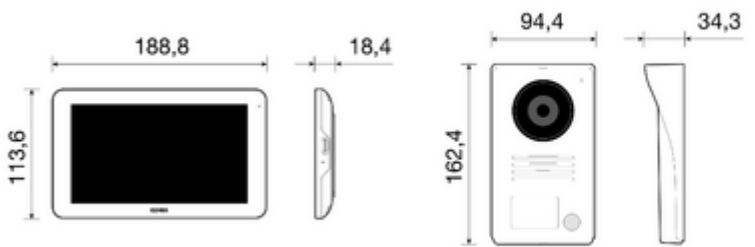

- [Installer manual (1324 kb)](#)

- **Class group:** Communication technique
- **Class:** Door station set
- **With video:** Yes
- **Number of indoor stations:** 1
- **Number of outdoor stations:** 1
- **Installation technique:** 2-wire
- **Mounting method indoor station:** Surface mounted
- **Colour indoor station:** White
- **Mounting method outdoor station:** Surface mounted
- **Material outdoor station:** Aluminium
- **Colour outdoor station:** Grey
- **Expandable to max. number of indoor stations:** 2

- **Expandable to max. number of outdoor stations:** 2
- **Picture system:** PAL
- **Can be connected to smartphone:** No
- **Internal communication:** Yes
- **Hands free:** Yes
- **With day/night function:** No
- **Zoom, pan/tilt function:** No
- **With memory function:** No
- **Screen diagonal:** 177,80 mm
- **Screen diagonal (inch):** 70
- **Manual adjustable camera:** No
- **Hearing aid compatible:** Yes