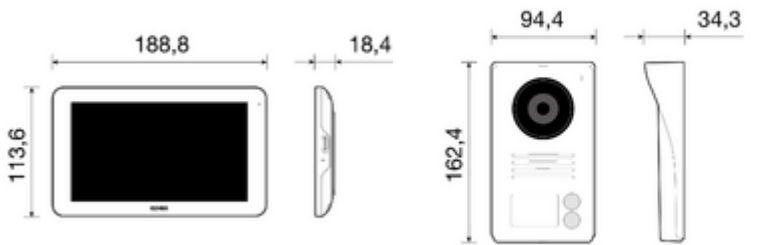

- [Installer manual (1324 kb)](#)

- **Class group:** Communication technique
- **Class:** Door station set
- **With video:** Yes
- **Number of indoor stations:** 2
- **Number of outdoor stations:** 1
- **Installation technique:** 2-wire
- **Mounting method indoor station:** Surface mounted
- **Colour indoor station:** White
- **Mounting method outdoor station:** Surface mounted
- **Material outdoor station:** Aluminium
- **Colour outdoor station:** Grey
- **Expandable to max. number of indoor stations:** 2
- **Expandable to max. number of outdoor stations:** 2
- **Picture system:** PAL
- **Can be connected to smartphone:** No
- **Internal communication:** Yes
- **Hands free:** Yes
- **With day/night function:** No
- **Zoom, pan/tilt function:** No
- **With memory function:** No
- **Screen diagonal:** 177,80 mm
- **Screen diagonal (inch):** 7.0
- **Manual adjustable camera:** No
- **Hearing aid compatible:** Yes