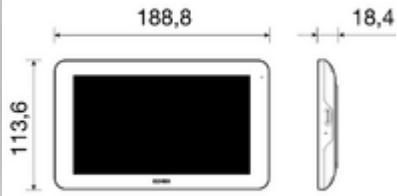

- **Class group:** Communication technique
- **Class:** Monitor door communication

- **Colour:** Black

00. CE Marking - EU
19. NOM - Mexico
35. RCM - Australia
37. Marking - Morocco
92. RoHS UAE
99. WEEE Directive ([download](#))

8013406306296
1 NR
27.5x6.2x19 [cm]
722 [g]

8013406307057
8 NR
57x29x24 [cm]
6,500 [g]

Vimar