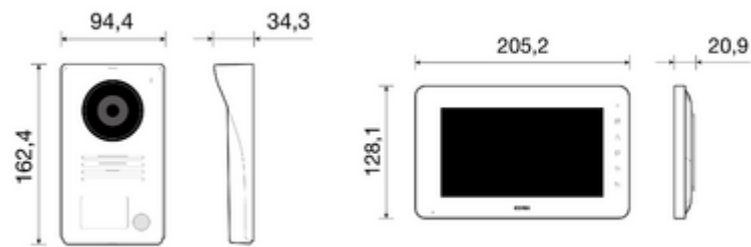

- The kits are ready to use and do not require any particular programming; maximum distance between the entrance panel and the last monitor: up to 100 m with 1 mm²
- Expandable: up to 3 monitors can be associated with each call push button
- Multiple languages (Italian, English, French, German, Spanish, Portuguese, Greek, Dutch)
- Intercom function between indoor stations (of the same family)
- Ringtone volume and volume for communicating, brightness, colour and contrast are adjustable. Possibility of choosing between 6 melodies available for selection. 'Mute' function

3 - Active

1 NR

46CAM.136B.8 - Bullet IR
AHD cam1080p 3,6mm lens
CVBS

- [Multilanguage User Manual \(17837 kb\)](#)

- **Class group:** Communication technique
- **Class:** Door station set
- **With video:** Yes
- **Number of indoor stations:** 1
- **Number of outdoor stations:** 1
- **Installation technique:** 2-wire
- **Mounting method indoor station:** Surface mounted
- **Colour indoor station:** White
- **Mounting method outdoor station:** Surface mounted
- **Material outdoor station:** Aluminium
- **Colour outdoor station:** Grey
- **Expandable to max. number of indoor stations:** 2
- **Expandable to max. number of outdoor stations:** 2
- **Picture system:** PAL
- **Can be connected to smartphone:** No
- **Internal communication:** Yes
- **Hands free:** Yes
- **With day/night function:** No
- **Zoom, pan/tilt function:** No
- **With memory function:** No
- **Screen diagonal:** 177,80 mm
- **Screen diagonal (inch):** 7.0
- **Manual adjustable camera:** No
- **Hearing aid compatible:** Yes

- 00. CE Marking - EU
- 35. RCM - Australia
- 37. Marking - Morocco

- 43. UKCA mark - Great Britain
- 92. RoHS UAE
- 99. WEEE Directive ([download](#))

8013406306302
1 NR
26x11x20 [cm]
1,320 [g]

8013406307255
4 NR
46x28x24 [cm]
6,100 [g]