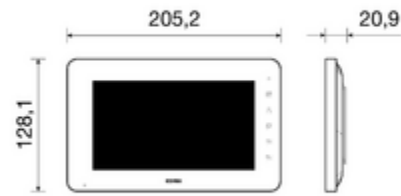

- **Class group:** Communication technique
- **Class:** Monitor door communication

- **Colour:** Black

00. CE Marking - EU
35. RCM - Australia
37. Marking - Morocco

43. UKCA mark - Great Britain
92. RoHS UAE
99. WEEE Directive ([download](#))