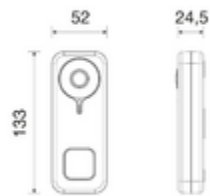

40104 - Supply unit100-
240V~24Vdc 1A EU UK AU
US

- [Quick Guide (1505 kb)](#)
- [Manual do utilizador (3651 kb)](#)
- [Manuale utente (3666 kb)](#)
- [Manuel de l'utilisateur (3627 kb)](#)
- [Manual de usuario (3652 kb)](#)
- [User Manual (3639 kb)](#)
- [Εγχειρίδιο χρήστη (3603 kb)](#)
- [Bedienungsanleitung (3617 kb)](#)
- [(3513 kb)](#)