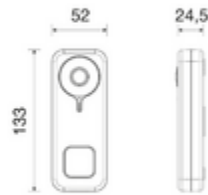

- [Quick Guide (1505 kb)](#)
- [Manual do utilizador (3651 kb)](#)
- [Manuale utente (3666 kb)](#)
- [Manuel de l'utilisateur (3627 kb)](#)
- [Manual de usuario (3652 kb)](#)
- [User Manual (3639 kb)](#)
- [Εγχειρίδιο χρήστη (3603 kb)](#)
- [Bedienungsanleitung (3617 kb)](#)
  (3513 kb)