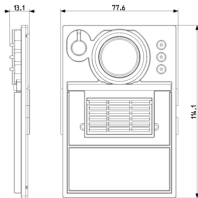

### Lens glass spare part Pixel Up 2F+

Lens glass spare part Pixel Up 2F+

3 - Active

1 NR

- [Multilanguage instructions sheet \(9134 kb\)](#)

3D

- **Class group:** Communication technique
- **Class:** Additional device for door communication
- **Function:** Signalling

- **Installation technique:** Other
- **Material:** Other

8 0 1 3 4 0 6 3 1 0 5 3 8

8013406310538  
1 NR  
13x9.5x1.5 [cm]  
51.24 [g]

8 0 1 3 4 0 6 3 1 7 5 8 2

8013406317582  
10 NR  
26.9x11.6x9 [cm]  
586.87 [g]