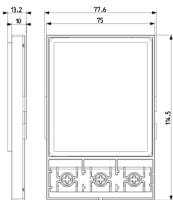

3 - Active

1 NR

- [Multilanguage instructions sheet (9134 kb)](#)