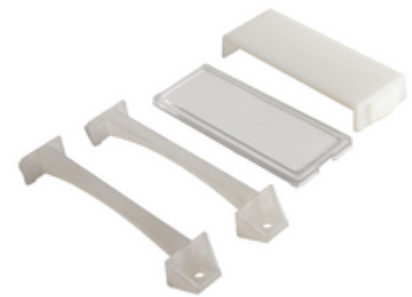

Shared A/V components: Name glass vandalproof 3200 series panel

R221
ELVOX Door entry system / Video entry system spare parts / Shared A/V components / Other A/V

Name glass vandalproof 3200 series panel
Sight glass for anti-vandal entrance panel name plate series 3200

3 - Active

1 NR

- **Class group:** Communication technique
- **Class:** Additional device for door communication
- **Function:** Signalling

- **Installation technique:** Other
- **Material:** Other

8013406138262
1 NR
12x15x3 [cm]
17 [g]