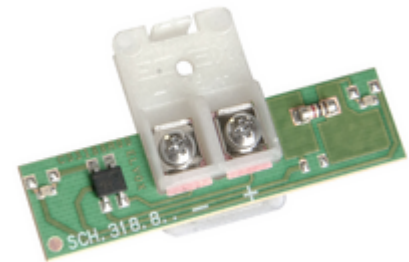

Shared A/V components: Board amber LED cards panel 8000.9000

R261
ELVOX Door entry system / Video entry system spare parts / Shared A/V components / Other A/V

Board amber LED cards panel 8000.9000
Amber LED card for name plates on 8000 and 9000 entrance panels

3 - Active

1 NR

- **Class group:** Communication technique
- **Class:** Additional device for door communication
- **Function:** Signalling

- **Installation technique:** Other
- **Material:** Other

- 00. CE Marking - EU
- 37. Marking - Morocco

- 43. UKCA mark - Great Britain
- 99. WEEE Directive ([download](#))

8013406198037
1 NR
10x6.4x1.7 [cm]
11 [g]

8013406261151
20 NR
22.5x22x8.5 [cm]
336.5 [g]

Vimar