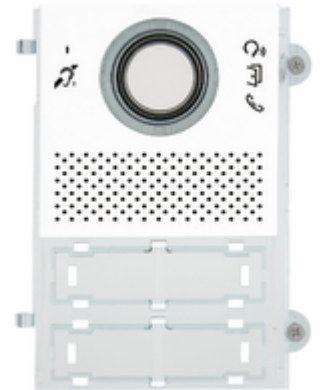

Video: Pixel teleloop A/V front module white

R41104.03

ELVOX Door entry system / Video entry outdoor stations / Video / Front covers

Pixel teleloop A/V front module white

Spare audio/video front panel module, Pixel, for Due Fili Plus audio/video electronic units 41004, with hearing aid function and teleloop symbol, white

3 - Active

1 NR

- **Class group:** Communication technique
- **Class:** Mounting element for indoor station door communication

- **Material:** Aluminium
- **Colour:** White

- 00. CE Marking - EU
- 43. UKCA mark - Great Britain