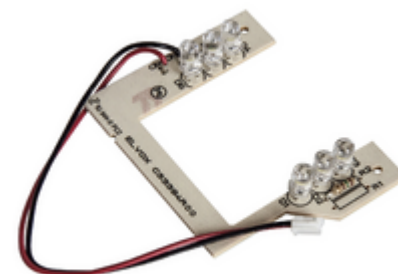

Shared A/V components: White LED board 89F5/C camera

R718

ELVOX Door entry system / Video entry system spare parts / Shared A/V components / Other A/V

White LED board 89F5/C camera

White LED board 89F5/C camera

3 - Active

1 NR

- **Class group:** Communication technique
- **Class:** Additional device for door communication
- **Function:** Controlling

- **Installation technique:** Bus system
- **Material:** Other

- 00. CE Marking - EU
- 37. Marking - Morocco

- 43. UKCA mark - Great Britain
- 99. WEEE Directive ([download](#))

8013406265388
1 NR
6.5x5x2 [cm]
8 [g]

8013406268747
10 NR
11.7x10x6 [cm]
108.85 [g]

Vimar