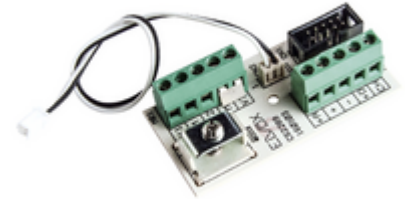

Shared A/V components: 6020 monitor board+interphone

R760

ELVOX Door entry system / Video entry system spare parts / Shared A/V components / Other A/V

6020 monitor board+interphone

6020 monitor board+interphone

3 - Active

1 NR

- **Class group:** Communication technique
- **Class:** Additional device for door communication
- **Function:** Distribute
- **Installation technique:** Multi-wire system
- **Material:** Other
- 00. CE Marking - EU
- 37. Marking - Morocco
- 43. UKCA mark - Great Britain
- 99. WEEE Directive ([download](#))