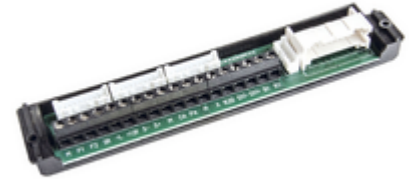

Shared A/V components: Terminal bar for 13C5

R762

ELVOX Door entry system / Video entry system spare parts / Shared A/V components / Other A/V

Terminal bar for 13C5

Terminal bar for 13C5

2 - Will be discontinued

1 NR

- **Class group:** Communication technique
- **Class:** Additional device for door communication
- **Function:** Controlling

- **Installation technique:** Bus system
- **Material:** Other

- 00. CE Marking - EU
- 43. UKCA mark - Great Britain