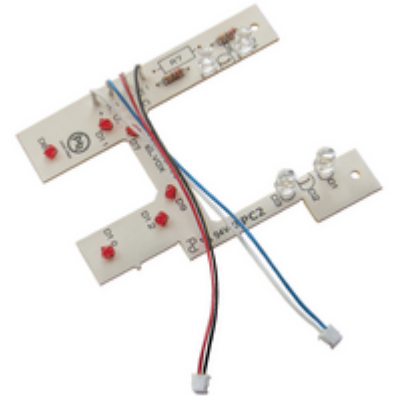

Shared A/V components: White LED board 13F5,13T5

R955

ELVOX Door entry system / Video entry system spare parts / Shared A/V components / Other A/V

White LED board 13F5,13T5

White LED card for entrance panels with push buttons 13F5 and 13T5

3 - Active

1 NR

- **Class group:** Communication technique
- **Class:** Additional device for door communication
- **Function:** Controlling

- **Installation technique:** Bus system
- **Material:** Other

- 00. CE Marking - EU
- 37. Marking - Morocco

- 43. UKCA mark - Great Britain
- 99. WEEE Directive ([download](#))

8013406294784
1 NR
8x3.8x8.2 [cm]
22.95 [g]

8013406296085
20 NR
36x18x10 [cm]
668.3 [g]

Vimar