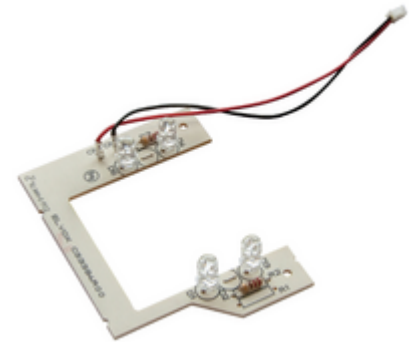

Shared A/V components: White LED board 13F7,13I7,13T7

R956

ELVOX Door entry system / Video entry system spare parts / Shared A/V components / Other A/V

White LED board 13F7,13I7,13T7

White LED card for alphanumeric entrance panels 13F7, 13I7 and 13T7

3 - Active

1 NR

- **Class group:** Communication technique
- **Class:** Additional device for door communication
- **Function:** Controlling

- **Installation technique:** Bus system
- **Material:** Other