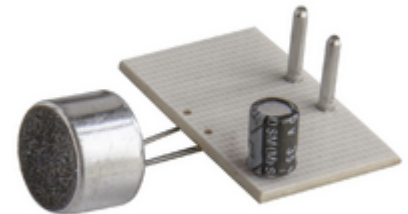

Shared A/V components: Microphone board for 620R,6221

R959

ELVOX Door entry system / Video entry system spare parts / Shared A/V components / Other A/V

Microphone board for 620R,6221

Microphone card for Petrarca series 620R and 6221 entryphones

3 - Active

1 NR

- **Class group:** Communication technique
- **Class:** Additional device for door communication
- **Function:** Controlling
- **Installation technique:** Multi-wire system
- **Material:** Other
- 00. CE Marking - EU
- 43. UKCA mark - Great Britain
- 99. WEEE Directive ([download](#))