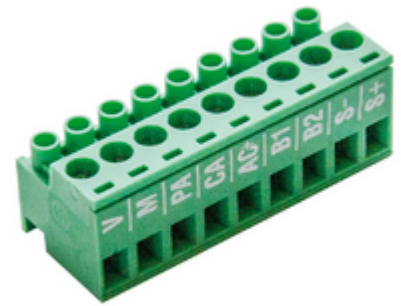

Shared A/V components: Terminal bar for 2Fili 13F1 13F2 13F2.1

R974

ELVOX Door entry system / Video entry system spare parts / Shared A/V components / Other A/V

Terminal bar for 2Fili 13F1 13F2 13F2.1

Terminal block for Due Fili entrance panel 13F1 13F2 13F2.1