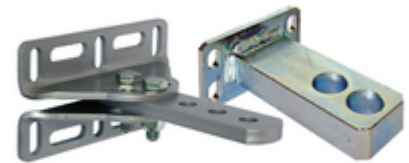

## Spare parts: Fixing brackets EKKO 350A

### RA42

Safety / ELVOX Automations / Spare parts / Hinged

### Fixing brackets EKKO 350A

Front and rear anchoring brackets for EAM4

3 - Active

1 NR

- **Class group:** Gate operators, pumps and ventilators
- **Class:** Accessories/spare parts for gate-/roller-blind drive
- **Type of accessory/spare part:** Other