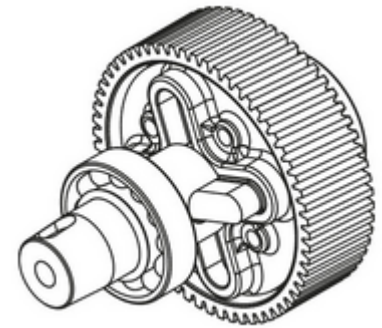

Spare parts: Restraint ESM7

RA55

Safety / ELVOX Automations / Spare parts / Sliding

Restraint ESM7

ESM7 reduction unit. Includes shaft, ring gear, output pinion, bushings and retainer rings

2 - Will be discontinued

1 NR

- **Class group:** Gate operators, pumps and ventilators
- **Class:** Gear motor for door control systems

- **Length:** 300 mm
- **Height:** 150 mm

8013406273963
1 NR
30x11x15 [cm]
743 [g]

Vimar