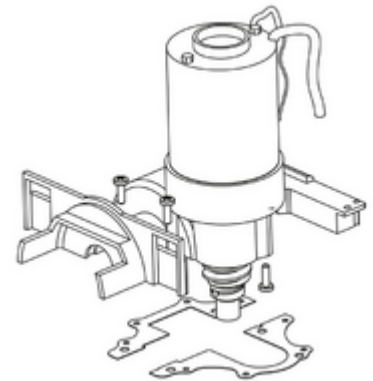

Spare parts: Motor ESM1

RA91

Safety / ELVOX Automations / Spare parts / Sliding

Motor ESM1

ESM1 motor unit, includes flange, gaskets, bearings, worm screw and screws for anchoring to the operator's die-cast base