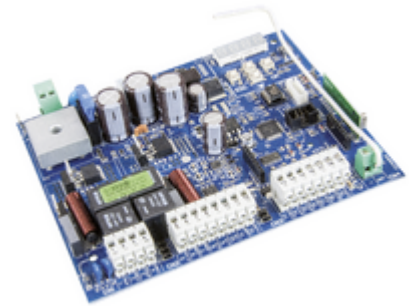

## Spare parts: EKKO/HIDDY display control card 24V

### RS08

Safety / ELVOX Automations / Spare parts / Hinged

### EKKO/HIDDY display control card 24V

Electronic control card with built-in display and 433 MHz radio receiver for 24 V swing automation systems for EKKO and HIDDY operator

2 - Will be discontinued

1 NR