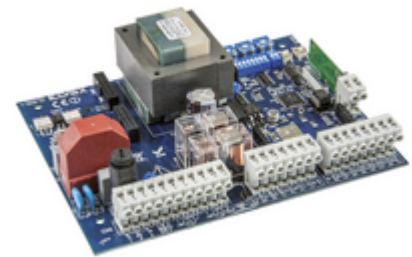

Spare parts: EKKO/HIDDY operator control card 230V

RS11

Safety / ELVOX Automations / Spare parts / Hinged

EKKO/HIDDY operator control card 230V

Dip switch and trimmer electronic control card with built-in 433 MHz radio receiver for 230 V~ swing automation systems for EKKO and HIDDY operators

2 - Will be discontinued

1 NR

- [Installer manual \(3758 kb\)](#)

- **Class group:** Gate operators, pumps and ventilators
- **Class:** Accessories/spare parts for gate-/roller-blind drive
- **Type of accessory/spare part:** Other