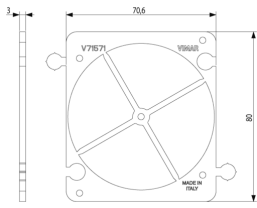

#### Accessory for 2M boxes for hollow walls

Multifunction accessory: frame for 2-module inner side of hollow walls  
mounting, centring template and coupling joint for horizontal and vertical  
banks installation

3 - Active

10 NR

V71701 - Round flush-mount  
box f/hollow wall blue

- [Tutorial ISOBOX EN](#)

3D

- **Class group:** Connection material (electrotechnical)
  - **Class:** Accessories/spare parts for junction boxes/cases for mounting in the wall
  - **Type of accessory/spare part:** Other
  - **Accessory:** Yes
- **Spare part:** No
  - **Suitable for built-in installation box:** Yes
  - **Suitable for central conduit box:** Yes
- 
- 00. CE Marking - EU
  - 01. IMQ - Italy ([download](#))
  - 43. UKCA mark - Great Britain

8007352443730  
1 NR  
9x8x0.3 [cm]  
5.18 [g]

8007352443747  
10 NR  
9x8x3 [cm]  
51.8 [g]

8007352443754  
50 NR  
19x14.3x9.5 [cm]  
335.2 [g]

Vimar