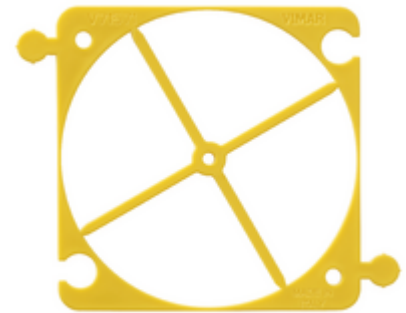

## Connector block boxes: Accessory for 2M boxes for hollow walls

---

### V71571

System infrastructure / Enclosures and control units / Connector block boxes  
/ Installation accessories

#### Accessory for 2M boxes for hollow walls

Multifunction accessory: frame for 2-module inner side of hollow walls  
mounting, centring template and coupling joint for horizontal and vertical  
banks installation

3 - Active

10 NR

V71701 - Round flush-mount  
box f/hollow wall blue

- [Tutorial ISOBOX EN](#)

3D

- **Class group:** Connection material (electrotechnical)
  - **Class:** Accessories/spare parts for junction boxes/cases for mounting in the wall
  - **Type of accessory/spare part:** Other
  - **Accessory:** Yes
- **Spare part:** No
  - **Suitable for built-in installation box:** Yes
  - **Suitable for central conduit box:** Yes
- 
- 00. CE Marking - EU
  - 01. IMQ - Italy ([download](#))
  - 43. UKCA mark - Great Britain