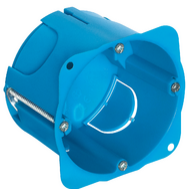

## Connector block boxes: Accessory for 2M boxes for hollow walls

---

### V71571

System infrastructure / Enclosures and control units / Connector block boxes  
/ Installation accessories

#### Accessory for 2M boxes for hollow walls

Multifunction accessory: frame for 2-module inner side of hollow walls  
mounting, centring template and coupling joint for horizontal and vertical  
banks installation

3 - Active

10 NR

V71701 - Round flush-mount  
box f/hollow wall blue

- [Tutorial ISOBOX EN](#)

3D

- **Class group:** Connection material (electrotechnical)
  - **Class:** Accessories/spare parts for junction boxes/cases for mounting in the wall
  - **Type of accessory/spare part:** Other
  - **Accessory:** Yes
- **Spare part:** No
  - **Suitable for built-in installation box:** Yes
  - **Suitable for central conduit box:** Yes
- 
- 00. CE Marking - EU
  - 01. IMQ - Italy ([download](#))
  - 43. UKCA mark - Great Britain