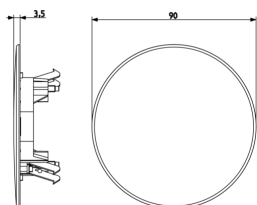

Connector block boxes: Flat cover 2M

V71632

System infrastructure / Enclosures and control units / Connector block boxes
/ Flush mounting

Flat cover 2M

Concealed decorative cover to be fixed using the support, for round flush mounting boxes for masonry and hollow walls, white

3 - Active

50 NR

V71001 - Flush mounting box \varnothing 60mm light blue

V71701 - Round flush-mount box f/hollow wall blue

3D

- **Class group:** Connection material (electrotechnical)
- **Class:** Cover for box/housing for built-in mounting in the wall/ceiling
- **Diameter:** 0 mm
- **Length:** 90,00 mm
- **For box-/housing length:** 70,00 mm
- **Width:** 90,00 mm
- **For box-/housing width:** 68 mm
- **Depth:** 3,50 mm

8007352589933
 1 NR
 1x1x1 [cm]
 23.8 [g]

8007352596924
 50 NR
 37.5x30x13.5 [cm]
 1,534 [g]

Vimar