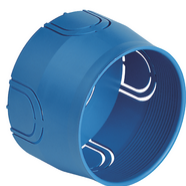

Connector block boxes: Flat cover 2M

V71632

System infrastructure / Enclosures and control units / Connector block boxes
/ Flush mounting

Flat cover 2M

Concealed decorative cover to be fixed using the support, for round flush mounting boxes for masonry and hollow walls, white

3 - Active

50 NR

V71001 - Flush mounting box \varnothing 60mm light blue

V71701 - Round flush-mount box f/hollow wall blue

3D

- **Class group:** Connection material (electrotechnical)
- **Class:** Cover for box/housing for built-in mounting in the wall/ceiling
- **Diameter:** 0 mm
- **Length:** 90,00 mm
- **For box-/housing length:** 70,00 mm
- **Width:** 90,00 mm
- **For box-/housing width:** 68 mm
- **Depth:** 3,50 mm

- **Shape:** Round
- **Type of fastening:** Plug-in cover
- **Model:** Construction protective cover
- **Material:** Plastic
- **Halogen free:** Yes
- **Colour:** White
- **With screws:** Yes
- **Sealable:** No