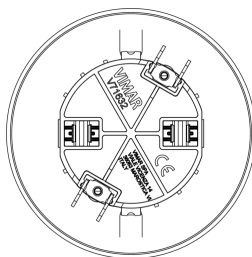

Connector block boxes: Flat cover 2M

V71632

System infrastructure / Enclosures and control units / Connector block boxes
/ Flush mounting

Flat cover 2M

Concealed decorative cover to be fixed using the support, for round flush mounting boxes for masonry and hollow walls, white

3 - Active

50 NR

V71001 - Flush mounting box \varnothing 60mm light blue

V71701 - Round flush-mount box f/hollow wall blue

3D

- **Class group:** Connection material (electrotechnical)
- **Class:** Cover for box/housing for built-in mounting in the wall/ceiling
- **Diameter:** 0 mm
- **Length:** 90,00 mm
- **For box-/housing length:** 70,00 mm
- **Width:** 90,00 mm
- **For box-/housing width:** 68 mm
- **Depth:** 3,50 mm

- **Shape:** Round
- **Type of fastening:** Plug-in cover
- **Model:** Construction protective cover
- **Material:** Plastic
- **Halogen free:** Yes
- **Colour:** White
- **With screws:** Yes
- **Sealable:** No