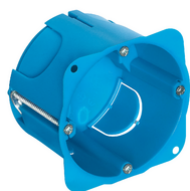

Connector block boxes: Flat cover 2M

V71632

System infrastructure / Enclosures and control units / Connector block boxes
/ Flush mounting

Flat cover 2M

Concealed decorative cover to be fixed using the support, for round flush mounting boxes for masonry and hollow walls, white

3 - Active

50 NR

V71001 - Flush mounting box \varnothing 60mm light blue

V71701 - Round flush-mount box f/hollow wall blue

3D

- **Class group:** Connection material (electrotechnical)
- **Class:** Cover for box/housing for built-in mounting in the wall/ceiling
- **Diameter:** 0 mm
- **Length:** 90,00 mm
- **For box-/housing length:** 70,00 mm
- **Width:** 90,00 mm
- **For box-/housing width:** 68 mm
- **Depth:** 3,50 mm

- **Shape:** Round
- **Type of fastening:** Plug-in cover
- **Model:** Construction protective cover
- **Material:** Plastic
- **Halogen free:** Yes
- **Colour:** White
- **With screws:** Yes
- **Sealable:** No