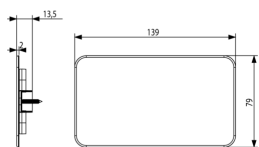

### Flat cover 4M

Concealed decorative cover to be fixed using the support, for 4-module flush  
mounting boxes, white

3 - Active

20 NR

V71304 - Flush mounting  
box 4M light blue

V71304.AU - Flush mounting  
box 4M black

3D

- **Class group:** Connection material (electrotechnical)
- **Class:** Cover for box/housing for built-in mounting in the wall/ceiling
- **Diameter:** 0 mm
- **Length:** 79,00 mm
- **For box-/housing length:** 59,00 mm
- **Width:** 139,00 mm
- **For box-/housing width:** 121 mm
- **Depth:** 2,00 mm